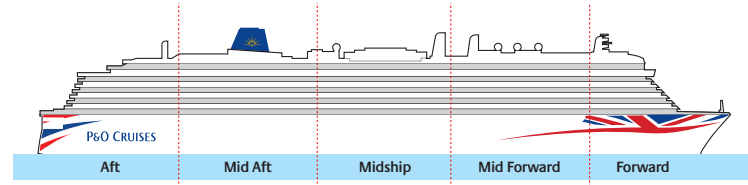

Arvia

184,000 tonnes
Entering service in 2022
Normal operating capacity: 5,200 guests and 1,800 crew

If you'd like to view these deck plans in a little more detail, you can view PDF versions online at pocruires.com

The deck plans reflect our intentions at time of going to print and are subject to change.

To find out more about Arvia's cabins, visit pocruires.com/Arvia

Suites

Suite: Decks 9, 10, 11, 12, 14 & 15
Family Sea view Suite: Promenade Deck
Conservatory Mini-suite: Promenade & Deck 9

Balcony cabins

Deluxe: Promenade & Decks 9, 10, 11, 12, 14 & 15
Standard: Promenade, Lido & Decks 5, 9, 10, 11, 12, 14, 15 & 17
Smaller: Promenade, Lido & Decks 9, 10, 11, 12, 14, 15 & 17

Sea view cabins

Standard: Decks 4 & 5

Inside cabins

Larger: Decks 4, 5, 9, 11 & 14

Standard: all cabin decks

Single cabins

Balcony: Decks 9, 11 & 14

Inside: Decks 5, 9 & 12

B4 B5 B6
BA
CV CW CY CZ

EA EB ED EE EF
GA GB GC GD GE GF
GZ

LB LC LF

OA
PA PB PC PD PE PF

QZ
SZ

Cabin Notes

- Cabin has one additional bed in the form of a single sofa bed
- Cabin has two additional beds, one in the form of a single sofa bed and one in the form of a pull-down bed
- Cabins with interconnecting doors
- # Steel fronted balcony
- † Cabin has no balcony
- ⊕ Adapted cabin. All adapted cabins have a shower only
- △ Balconies visible from Promenade Deck
- ▽ Cabins have obstructed view

Note: all pull-down beds in twin cabins are accessible via a ladder. Balconies in the forward section of the ship can be overlooked by the bridge. All cabins on Arvia have shower only apart from Suites - B4, B5 and B6 grades. BA Suites: please note that suites 8.110 and 8.109 do not feature a balcony.