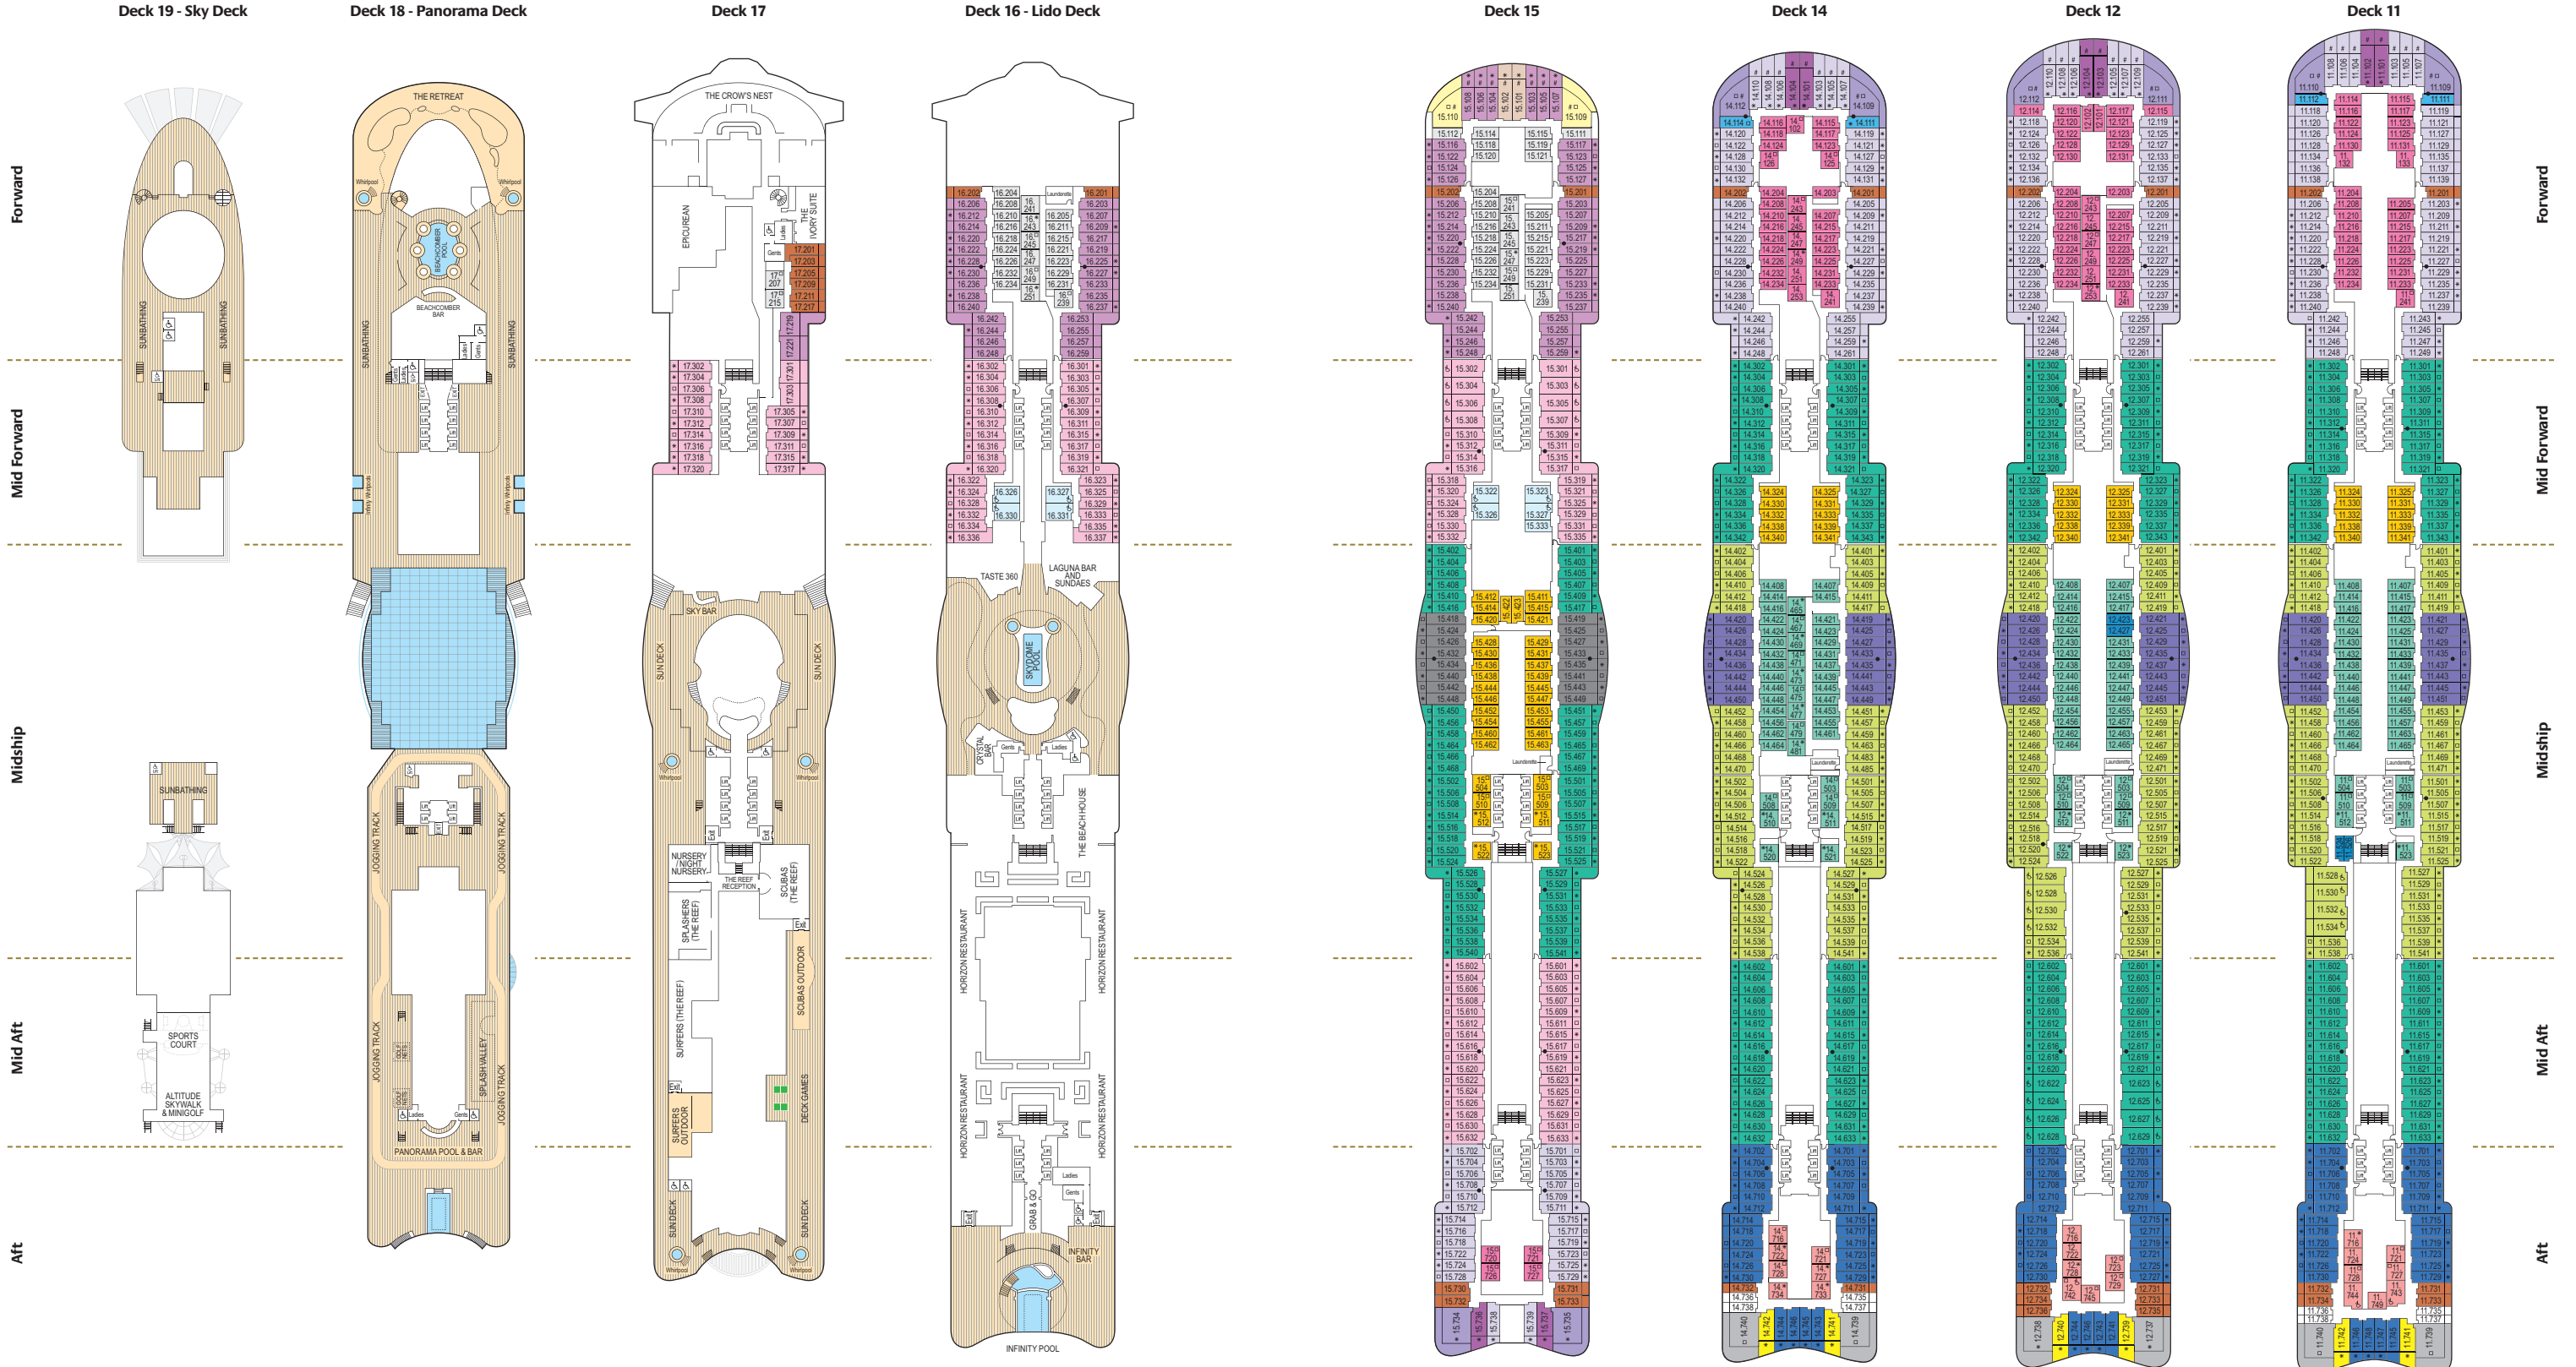

Standard: Decks 4 & 5

Inside cabins

Larger: Decks 4, 5, 9, 11 & 14

Standard: all cabin decks

Single cabins

Balcony: Decks 9, 11 & 14

Inside: Decks 5, 9 & 12

B4 B5 B6
 BA
 CV CW CY CZ

EA EB ED EE EF
 GA GB GC GD GE GF
 GZ

LB LC LF

OA
 PA PB PC PD PE PF

QZ
 SZ

Cabin Notes

- * Cabin has one additional bed in the form of a single sofa bed
- Cabin has two additional beds, one in the form of a single sofa bed and one in the form of a pull-down bed
- Cabins with interconnecting doors
- # Steel fronted balcony
- † Cabin has no balcony
- ⊕ Adapted cabin. All adapted cabins have a shower only
- △ Balconies visible from Promenade Deck
- ▽ Cabins have obstructed view

Note: all pull-down beds in twin cabins are accessible via a ladder. Balconies in the forward section of the ship can be overlooked by the bridge. All cabins on Arvia have shower only apart from Suites - B4, B5 and B6 grades. BA Suites: please note that suites 8.110 and 8.109 do not feature a balcony.

Sea view cabins

Standard: Decks 4 & 5

Inside cabins

Larger: Decks 4, 5, 9, 11 & 14
 Standard: all cabin decks

Single cabins

Balcony: Decks 9, 11 & 14
 Inside: Decks 5, 9 & 12

Cabin Notes

- * Cabin has one additional bed in the form of a single sofa bed
- Cabin has two additional beds, one in the form of a single sofa bed and one in the form of a pull-down bed
- Cabins with interconnecting doors
- # Steel fronted balcony
- ‡ Cabin has no balcony
- ⊕ Adapted cabin. All adapted cabins have a shower only
- ∨ Balconies visible from Promenade Deck
- △ Cabins have obstructed view